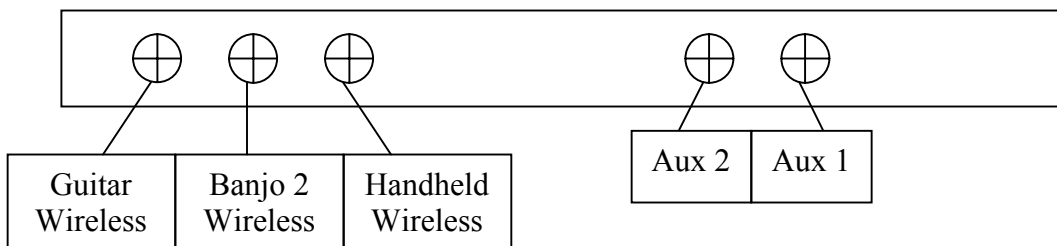

# Sweet Potato Pie stage plot

Back of monitor & wireless rack

We need 7 mic input on stage with at least 1 aux send for monitor and a talk back for me to talk to the girls on stage, 2 microphone stands with booms. The microphones we need is: for vocal a AT2020 Audio Technica or one equal to it or better, for banjo and bass a sm57 Shure or one equal to it or better. One 8 ft table to put instrument cases on. For front of mixer an Allen/Heath or better, speakers JBL or better. The girls will need bottle water for them on stage at room temp.