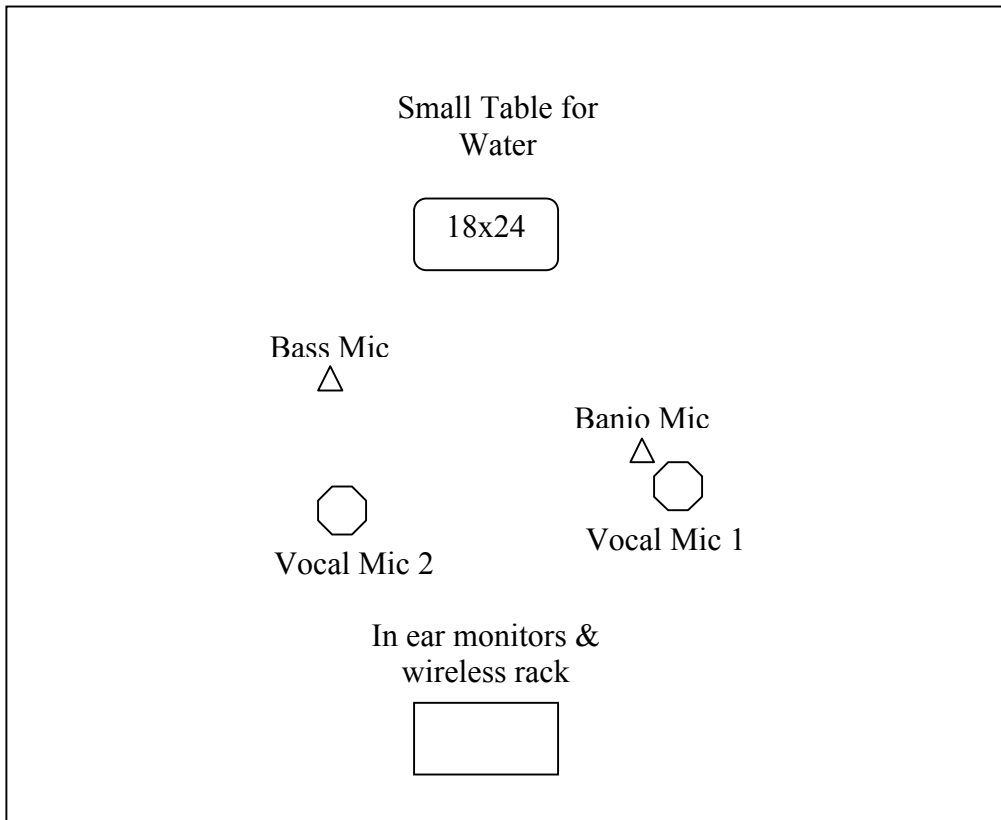

# Sweet Potato Pie stage plot

Back of monitor & wireless rack

We need 7 mic input on stage with at least 1 aux send for monitor and a talk back for me to talk to the girls on stage, 2 microphone stands with booms. The microphones we need is: for vocal a AT2020 Audio Technica or one equal to it or better, for banjo and bass a sm57 Shure or one equal to it or better. One 8 ft table to put instrument cases on. For front of mixer an Allen/Heath or better, speakers JBL or better. The girls will need bottle water for them on stage at room temp.