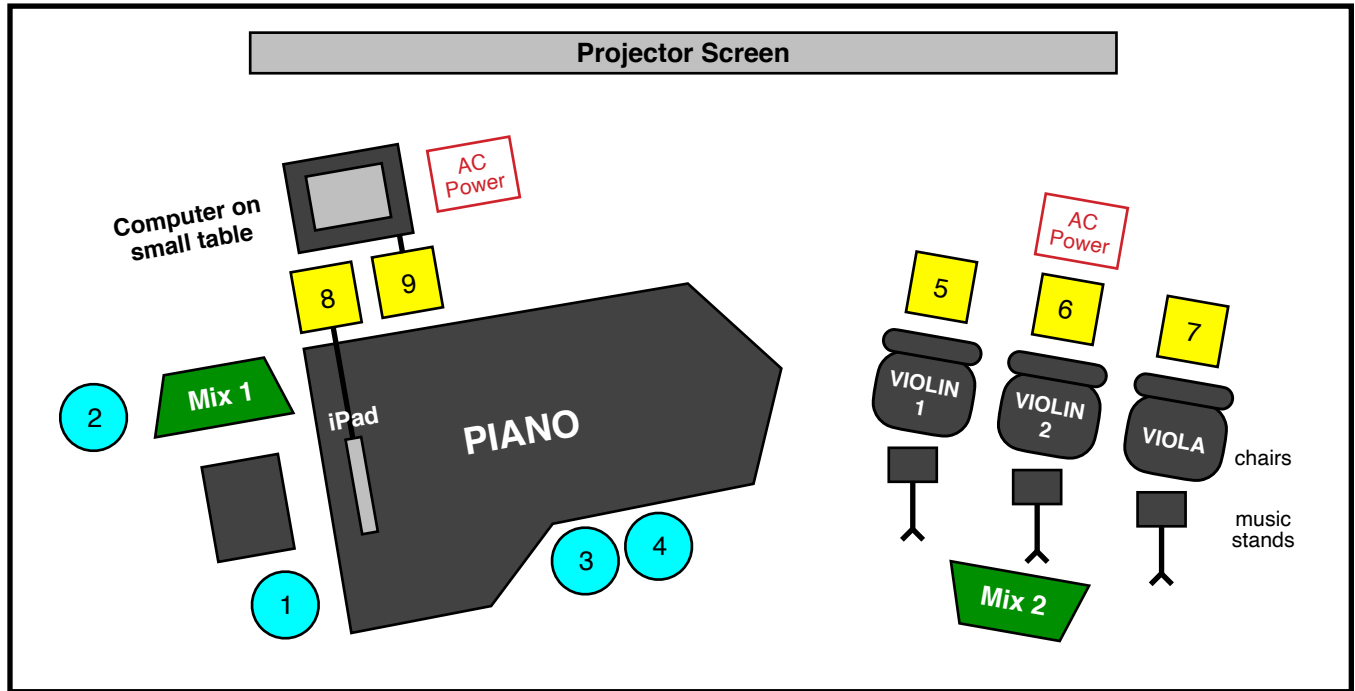

JASON COLEMAN

STAGE PLOT (PIANO WITH STRING TRIO)

↓ Audience ↓

1	Jason Vocal	SM58 or equiv. on boom stand
2	Guest Vocal	SM58 or equiv. on boom stand
3-4	Piano	2 condenser mics, high and low
5	Violin 1	XLR to artist's clip-on mic
6	Violin 2	XLR to artist's clip-on mic
7	Viola	XLR to artist's clip-on mic
8	iPad (Backup Tracks)	XLR line to artist's direct box
9	Computer (Video Sound)	XLR line to artist's direct box