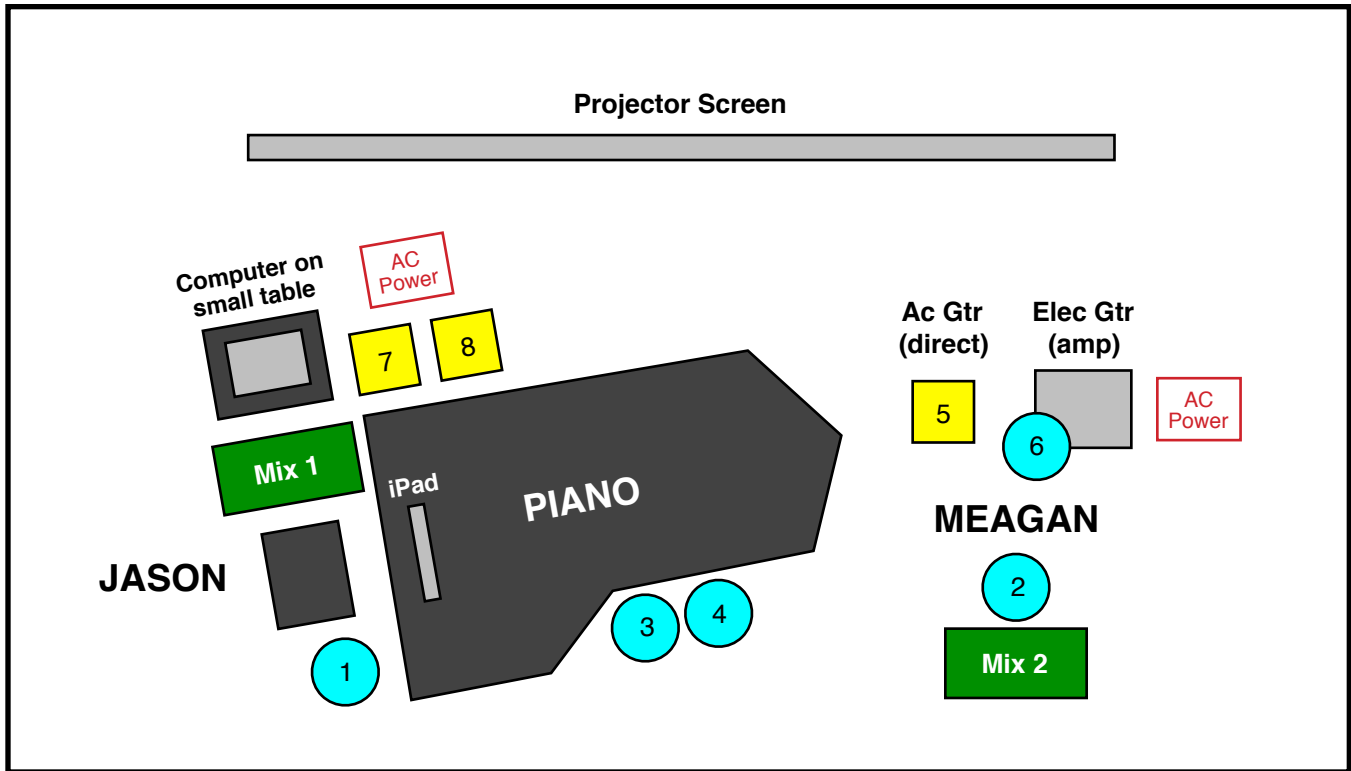

Nashville Legacy – Stage Plot

1	Jason Vocal	<i>SM58 or equiv. on boom stand</i>
2	Meagan Vocal	<i>SM58 or equiv. on boom stand</i>
3, 4	Piano	<i>2 condenser mics, high and low</i>
5	Acoustic Guitar	<i>XLR line (artist will provide own DI box)</i>
6	Electric Guitar	<i>SM57 in front of amp on short stand</i>
7	Backup Track Audio from iPad	<i>XLR line (artist will provide own DI box)</i>
8	Video Audio from Computer	<i>XLR line (artist will provide own DI box)</i>