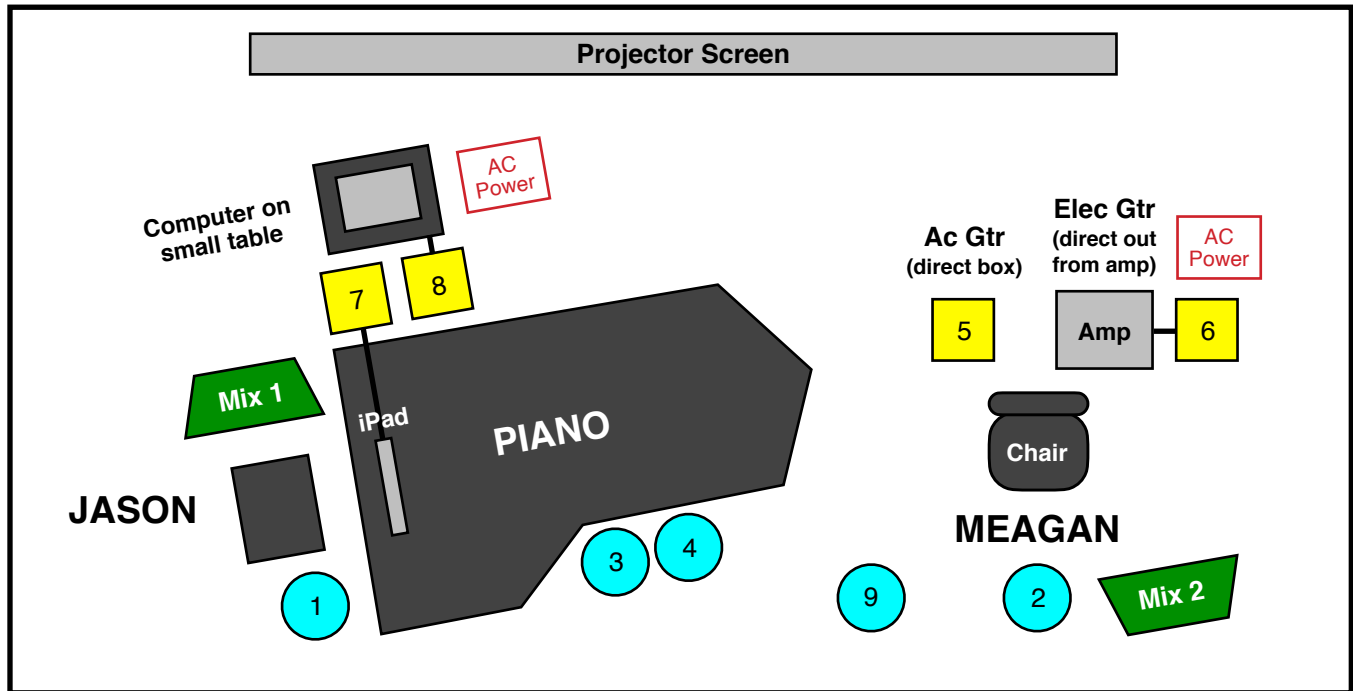

JASON COLEMAN AND MEAGAN TAYLOR

STAGE PLOT (PIANO AND GUITAR DUO)

↓ Audience ↓

1	Jason Vocal	<i>SM58 or equiv. on boom stand</i>
2	Meagan Vocal	<i>SM58 or equiv. on boom stand</i>
3-4	Piano	<i>2 condenser mics, high and low</i>
5	Acoustic Guitar	<i>XLR line to artist's direct box</i>
6	Electric Guitar	<i>XLR line to direct output from amp</i>
7	iPad (Backup Tracks)	<i>XLR line to artist's direct box</i>
8	Computer (Video Sound)	<i>XLR line to artist's direct box</i>
9	Guest Vocal	<i>SM58 or equiv. on boom stand</i>