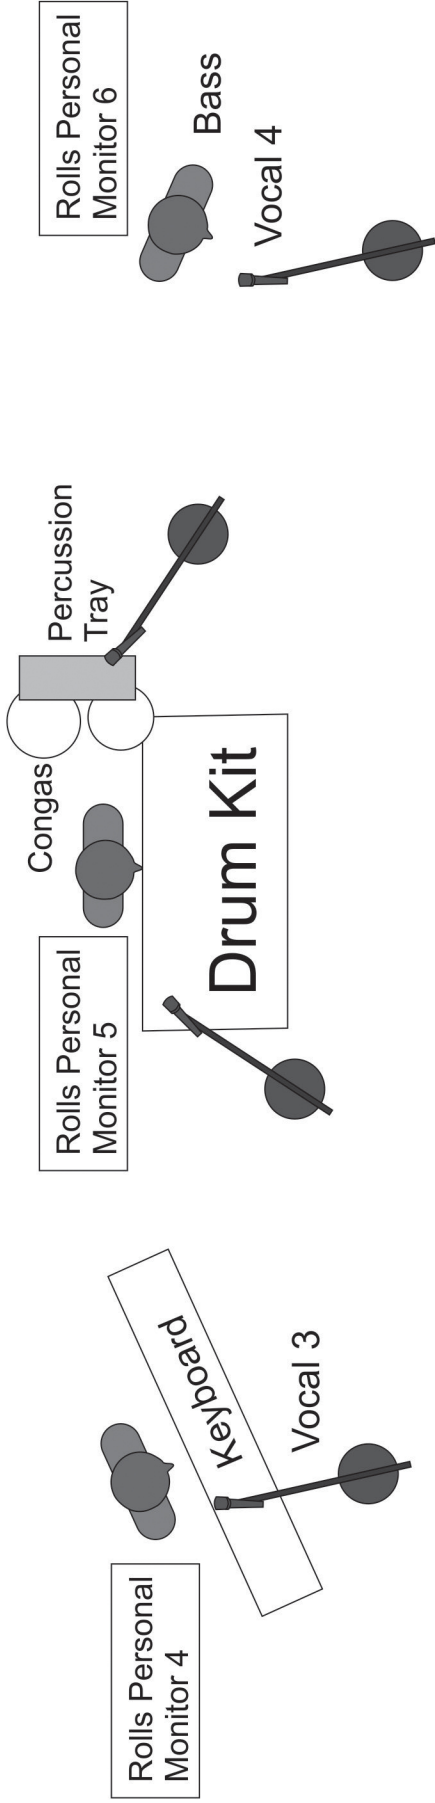

Stage Plan for Jim Curry Show

Mics needed for Drums:

Kick, 3 toms, Snare,

overhead left and overhead right

Congas, Bongos, and percussion toy tray

XLR line for Mandolin

D.I. for Guitar 2

D.I. for Guitar 1